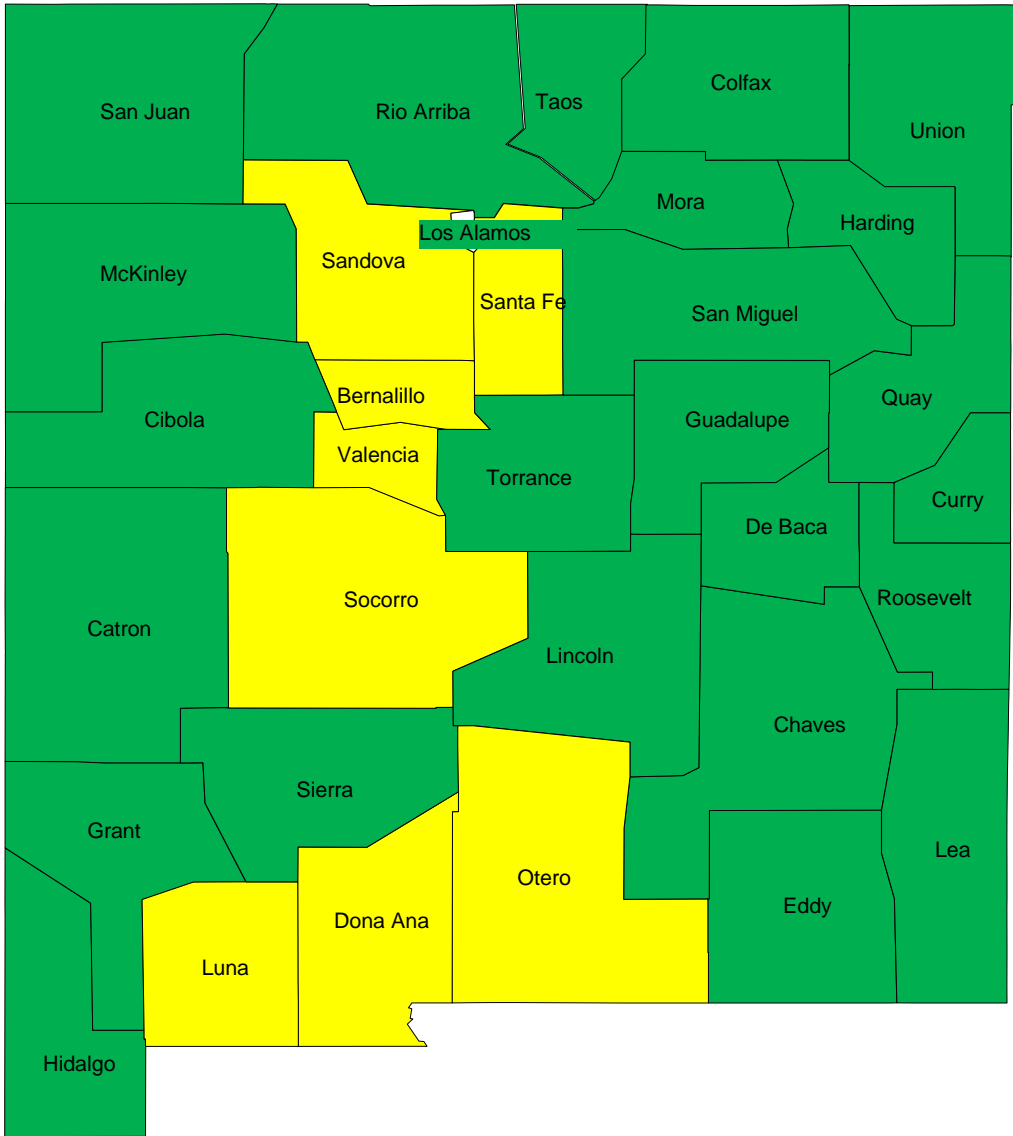

HOME Rehabilitation Underserved Territory Map

- Tribal Underserved**
- Cibola**
Acoma
Laguna
Zuni
- Sandoval**
Jemez
- Santa Fe**
Santa Clara
Nambe
Pojoaque
- Valencia**
Isleta
- Rio Arriba**
Jicarilla Apache
- Taos**
Taos
- Otero**
Mescalero
- Navajo Nation**

- Completed Tribal within last 24 months**
- Sandoval**
Cochiti
Sandia
San Felipe
Santa Ana
Santo Domingo
Zia
- Santa Fe**
San Ildefonso
Tesuque
- Rio Arriba**
Ohkay Owingeh
- Taos**
Picuris

Underserved areas

Completed Rehab projects within the last 24 months